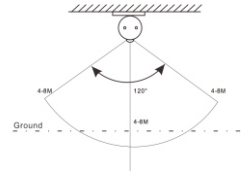

Plusrite®

LED T8 TUBE LIGHT